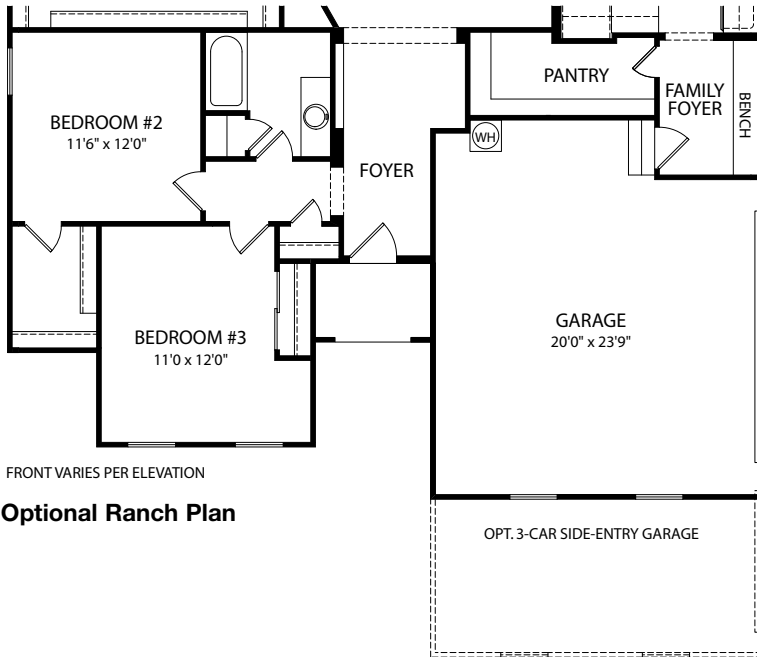

Woodbury

by Drees Homes