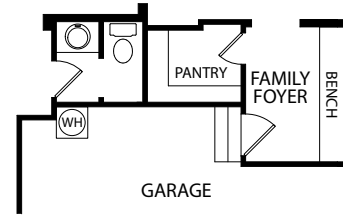

by Drees Homes

Optional Study vs. Bedroom #3

Optional Deluxe Owner's Bath
(Must be selected with Optional Alternate Laundry)

Optional Alternate Laundry
(Must be selected with Optional Owner's Bath)

Note: Not all plans and elevations are available in all communities. Room sizes may vary due to elevation and siding material selected. The elevations and floor plans in this brochure show optional items. Because we are constantly improving our product, we reserve the right to change product features, brand names, dimensions, architectural details and design. This brochure and exterior colors shown here are for illustrative purposes only. They are not meant to represent actual product selections and may not be representative of available colors in specific communities. This is not part of a legal contract.

Woodbury

by Drees Homes

Optional Ranch Plan

Optional Powder Room in Ranch Plan

Optional Alternate Laundry in Ranch Plan

(Must be selected with Optional Owner's Bath)

Second Level

Optional Bedroom #5