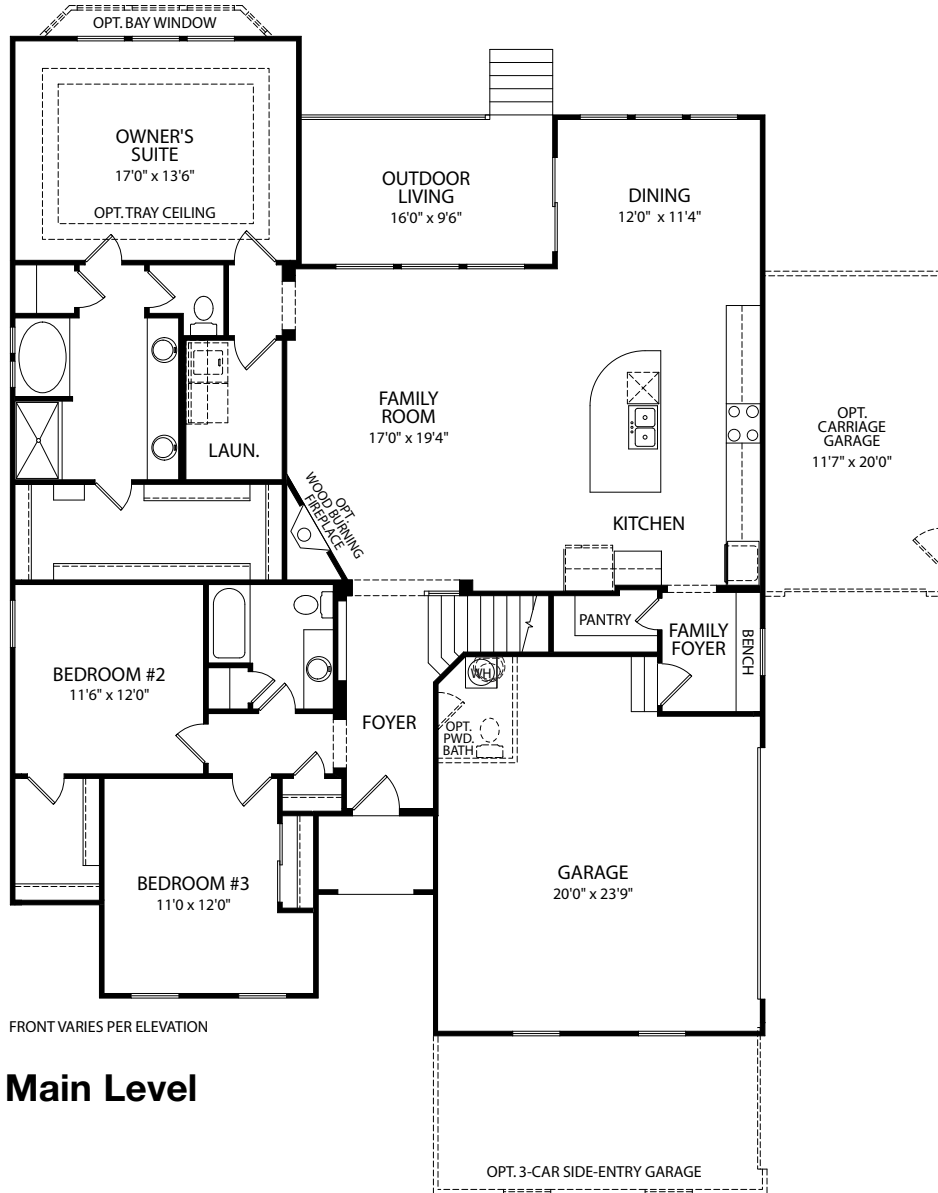

Woodbury

Woodbury C

Woodbury

by Drees Homes

Main Level

Optional Study vs. Bedroom #3

Optional Deluxe Owner's Bath
(Must be selected with Optional Alternate Laundry)

Optional Alternate Laundry
(Must be selected with Optional Owner's Bath)

Note: Not all plans and elevations are available in all communities. Room sizes may vary due to elevation and siding material selected. The elevations and floor plans in this brochure show optional items. Because we are constantly improving our product, we reserve the right to change product features, brand names, dimensions, architectural details and design. This brochure and exterior colors shown here are for illustrative purposes only. They are not meant to represent actual product selections and may not be representative of available colors in specific communities. This is not part of a legal contract.

Woodbury

by Drees Homes

Optional Ranch Plan

Optional Powder Room in Ranch Plan

Optional Alternate Laundry in Ranch Plan

(Must be selected with Optional Owner's Bath)

Second Level

Optional Bedroom #5