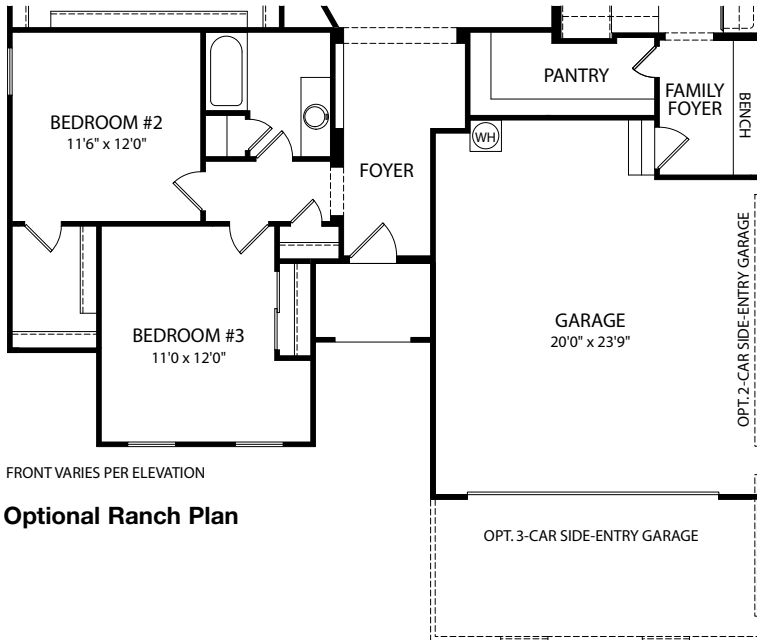

by Drees Homes

Optional Study vs. Bedroom #3

Optional Deluxe Owner's Bath
(Must be selected with Optional Alternate Laundry)

Optional Alternate Laundry
(Must be selected with Optional Owner's Bath)

Note: Not all plans and elevations are available in all communities. Room sizes may vary due to elevation and siding material selected. The elevations and floor plans in this brochure show optional items. Because we are constantly improving our product, we reserve the right to change product features, brand names, dimensions, architectural details and design. This brochure and exterior colors shown here are for illustrative purposes only. They are not meant to represent actual product selections and may not be representative of available colors in specific communities. This is not part of a legal contract.

Woodbury

by Drees Homes

Optional Ranch Plan

Optional Powder Room in Ranch Plan

Optional Alternate Laundry in Ranch Plan

(Must be selected with Optional Owner's Bath)

Second Level

Optional Bedroom #5