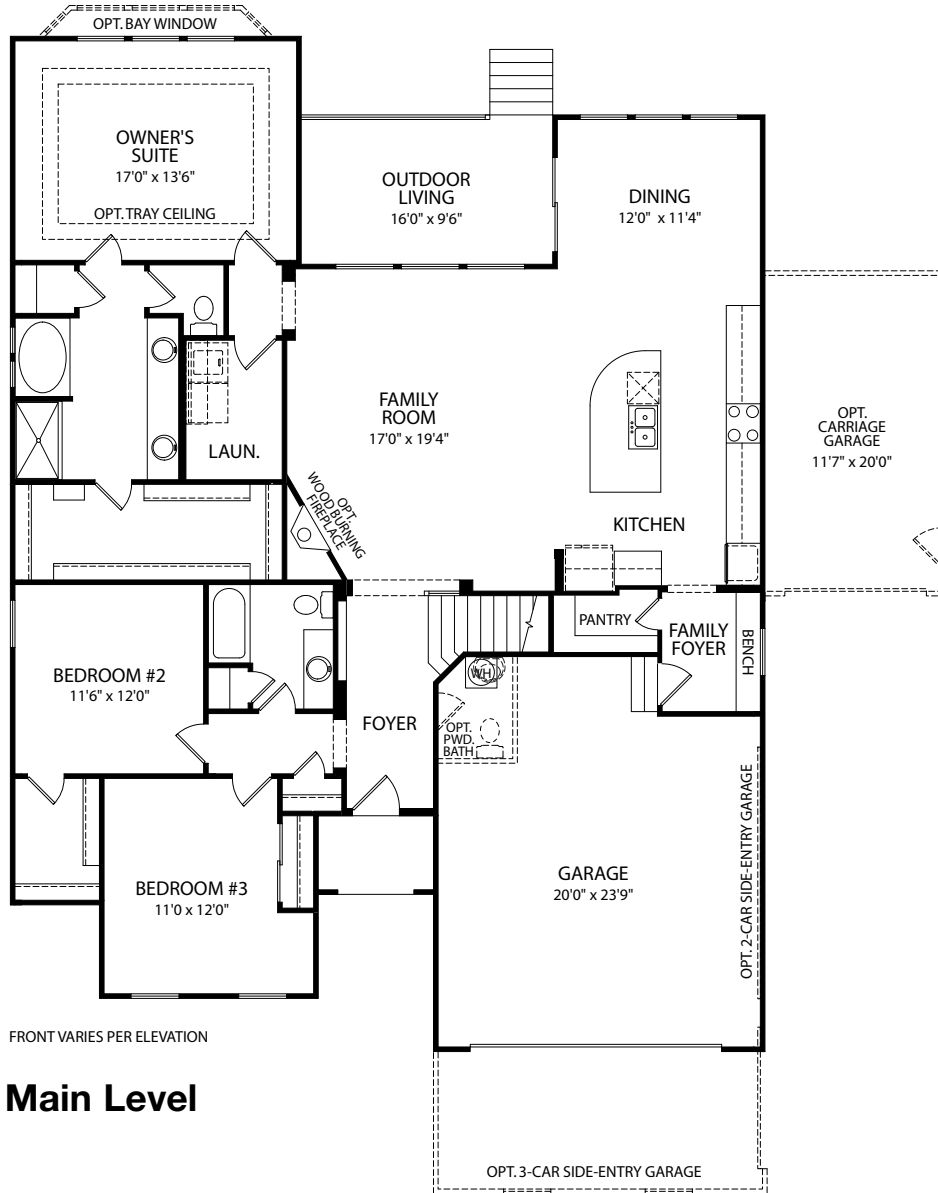

Woodbury

Woodbury C

Woodbury

by Drees Homes

Main Level

Optional Study vs. Bedroom #3

Optional Deluxe Owner's Bath
(Must be selected with Optional Alternate Laundry)

Optional Alternate Laundry
(Must be selected with Optional Owner's Bath)

by Drees Homes

Optional Study vs. Bedroom #3

Optional Deluxe Owner's Bath
(Must be selected with Optional Alternate Laundry)

Optional Alternate Laundry
(Must be selected with Optional Owner's Bath)

Note: Not all plans and elevations are available in all communities. Room sizes may vary due to elevation and siding material selected. The elevations and floor plans in this brochure show optional items. Because we are constantly improving our product, we reserve the right to change product features, brand names, dimensions, architectural details and design. This brochure and exterior colors shown here are for illustrative purposes only. They are not meant to represent actual product selections and may not be representative of available colors in specific communities. This is not part of a legal contract.

Woodbury

by Drees Homes

Optional Ranch Plan

Optional Powder Room in Ranch Plan

Optional Alternate Laundry in Ranch Plan

(Must be selected with Optional Owner's Bath)

Second Level

Optional Bedroom #5